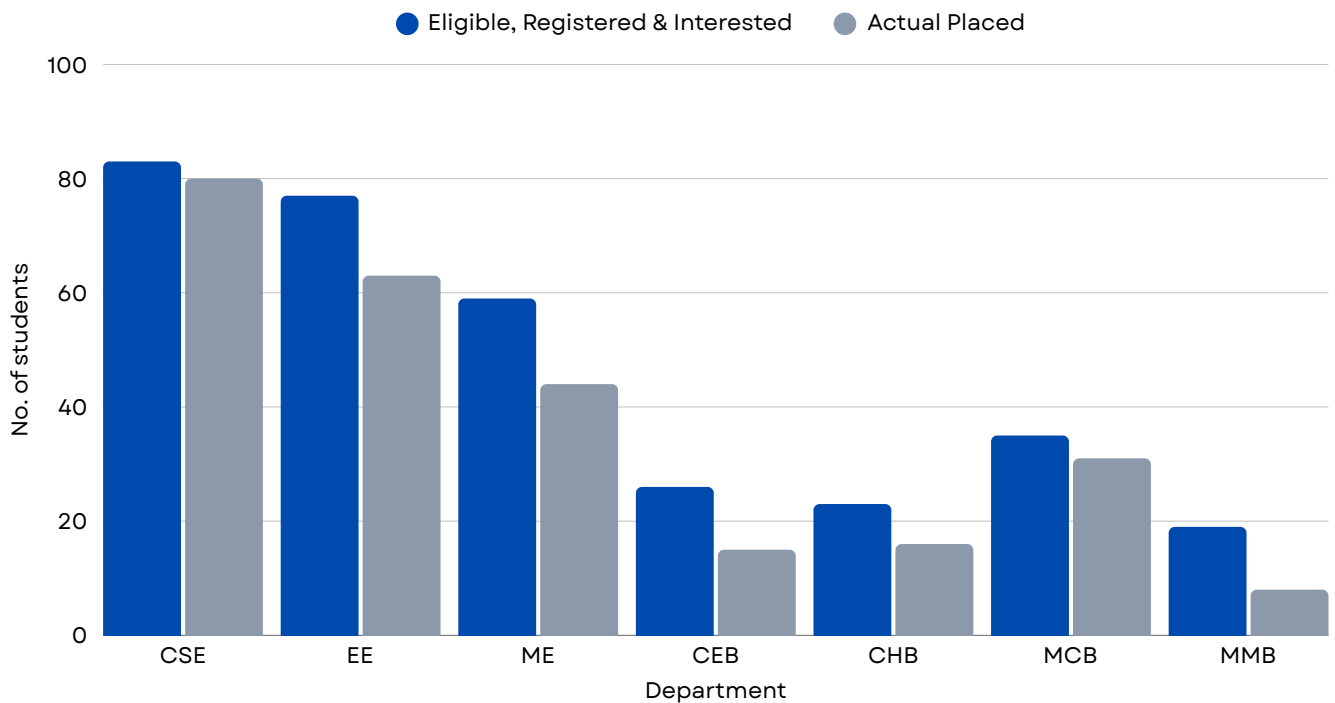

2024-25

PLACEMENT REPORT(UG)

CAREER DEVELOPMENT AND PLACEMENT CELL
INDIAN INSTITUTE OF TECHNOLOGY ROPAR

HIGHLIGHTS AT A GLANCE

Total Registered Students	326
Total Actively Participated	321
Job Offers Made	257
PPOs	85
Avg. CTC	23.07 LPA
Median CTC	18 LPA