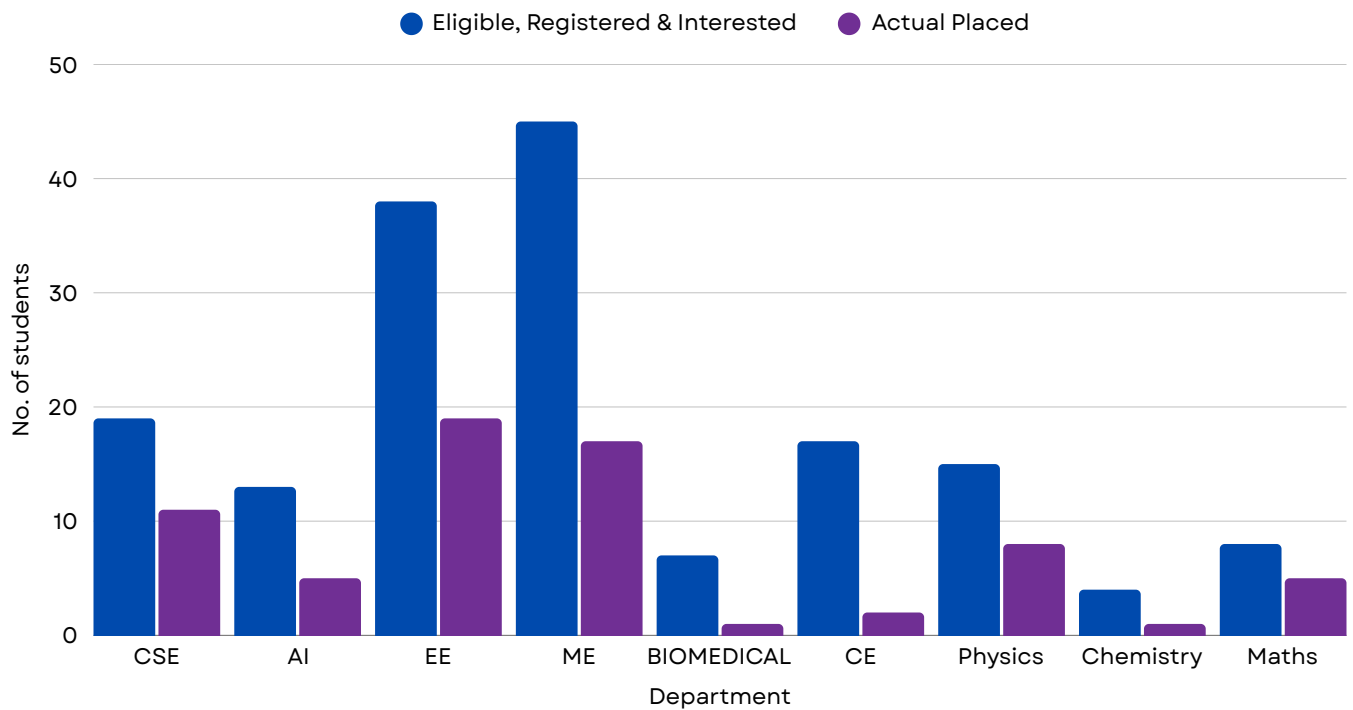

TEXAS INSTRUMENTS

bookmyshow

L&T Infotech

GE Healthcare

Infosys

2024-25

PLACEMENT REPORT(PG)

CAREER DEVELOPMENT AND PLACEMENT CELL
INDIAN INSTITUTE OF TECHNOLOGY ROPAR

HIGHLIGHTS AT A GLANCE

Total Registered Students	200
Total Actively Participated	200
Offers Accepted	69
Avg. CTC	13.11 LPA
Median CTC	9.5 LPA

RECRUITERS

Tech/Product	Analytics & Consulting	Core
Atomberg Dell Flipkart Google Intel MediaTek E-Ring IT Solutions Ltd. NopalCyber Tigris Mobility	Ideametrics Pvt Ltd Budget Signs HCL Technologies Schneider Electric Dolcera	Delta Electronics Hitachi Energy L&T Tractebel Engineering Trident Group Tata Motors Ltd. TASL NKT Cable